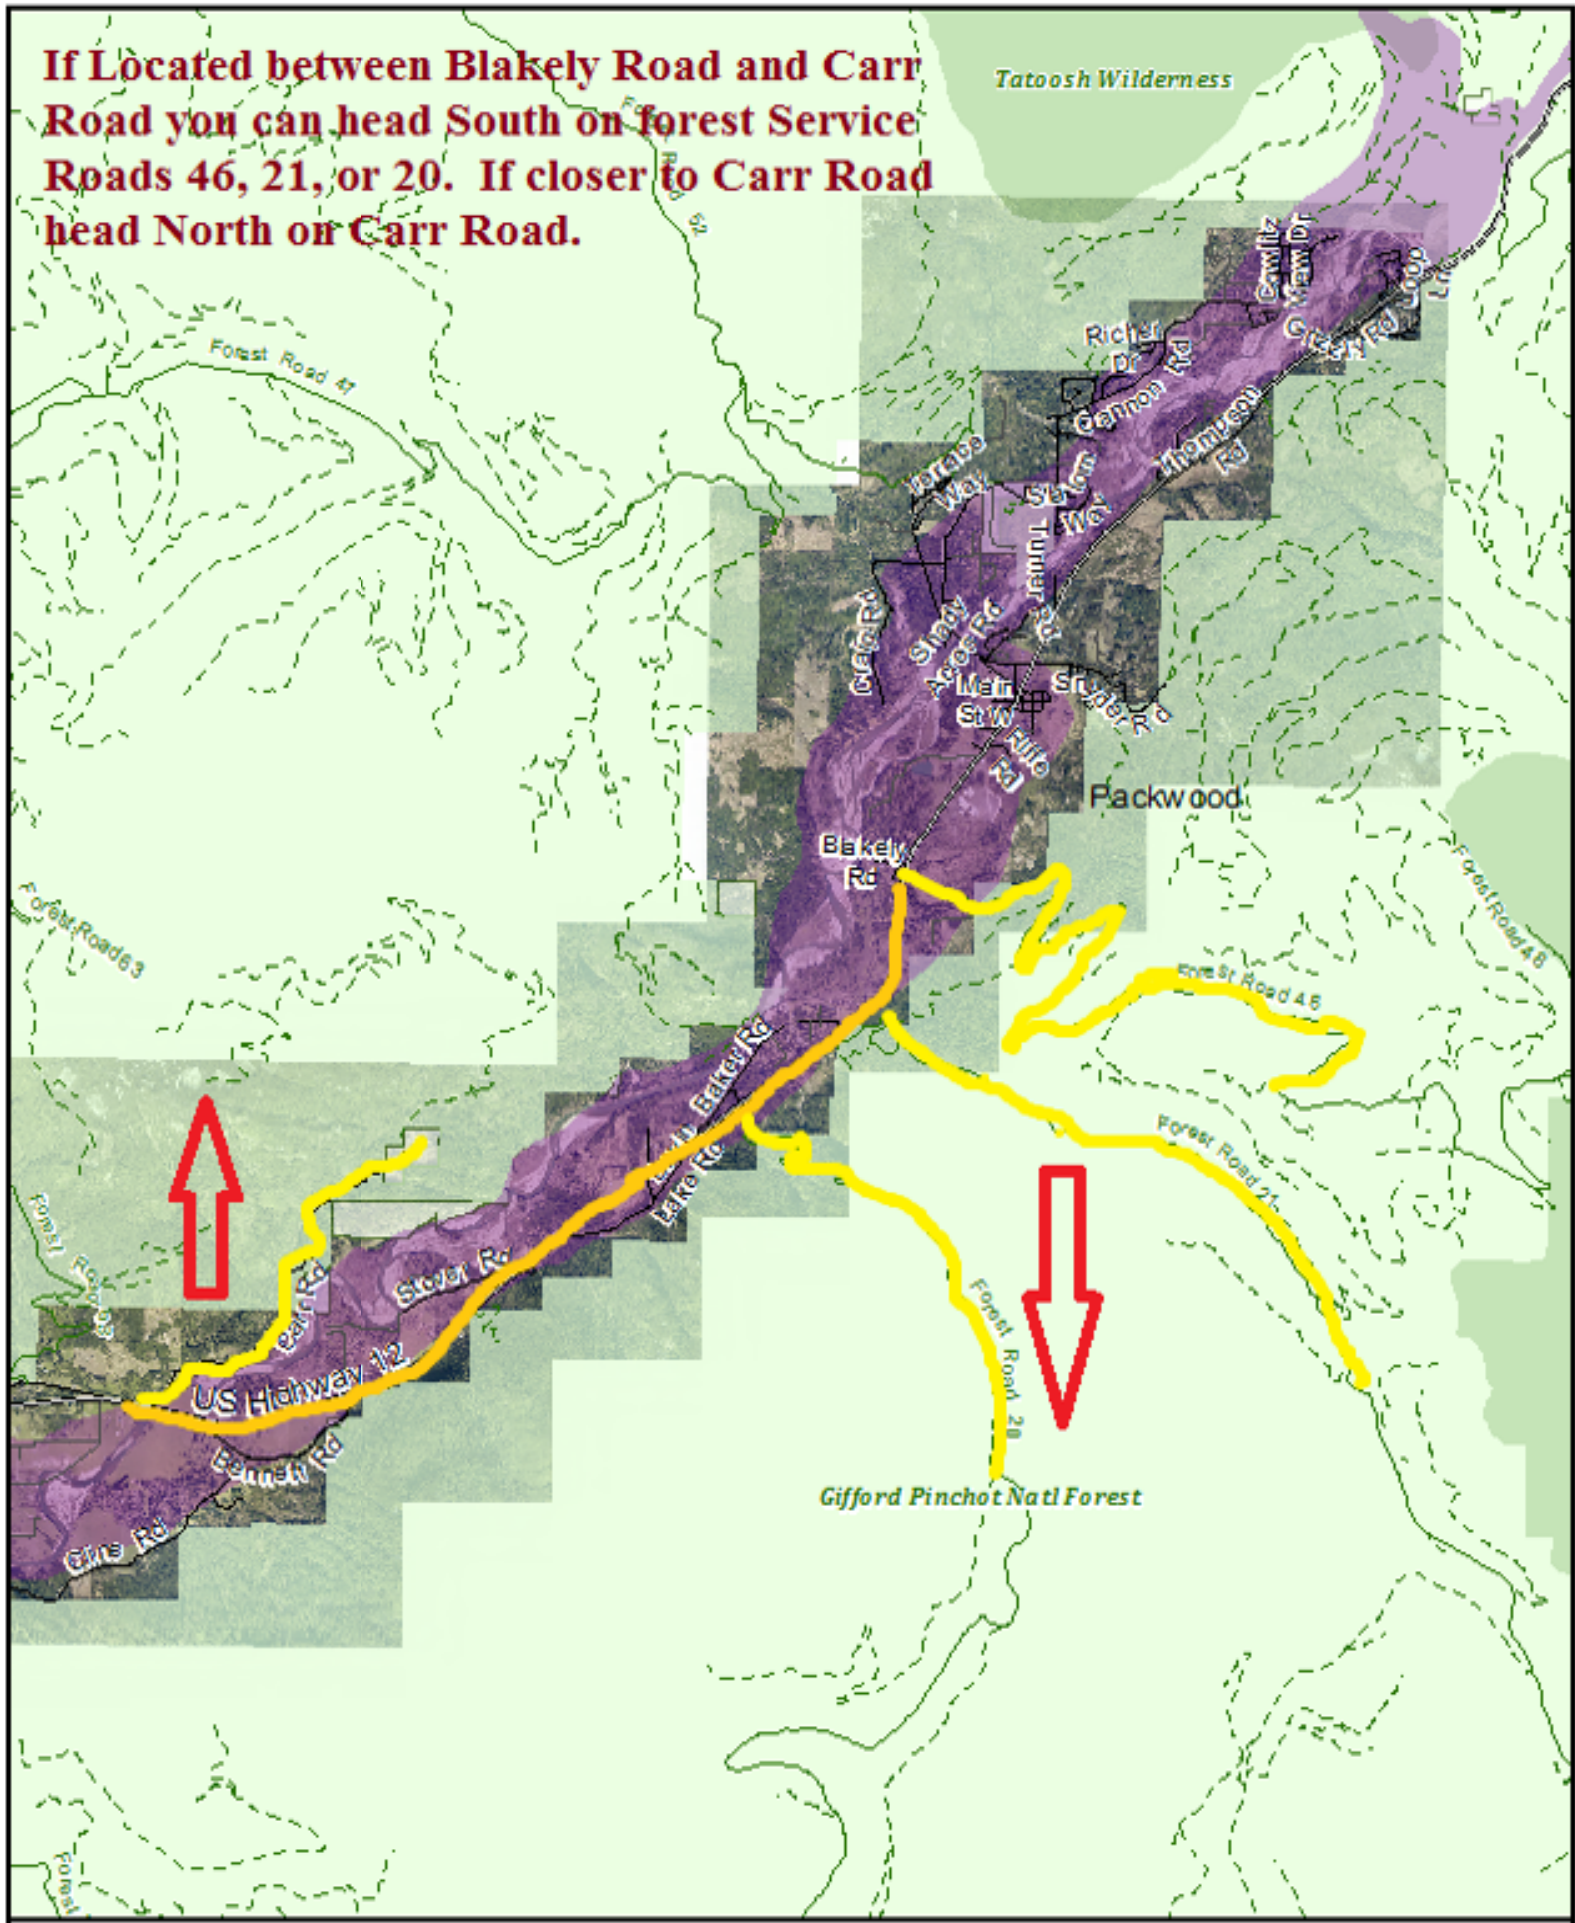

If Located between Blakely Road and Carr Road you can head South on Forest Service Roads 46, 21, or 20. If closer to Carr Road head North on Carr Road.

Recommended Evacuation route from South Packwood to Carr Road.