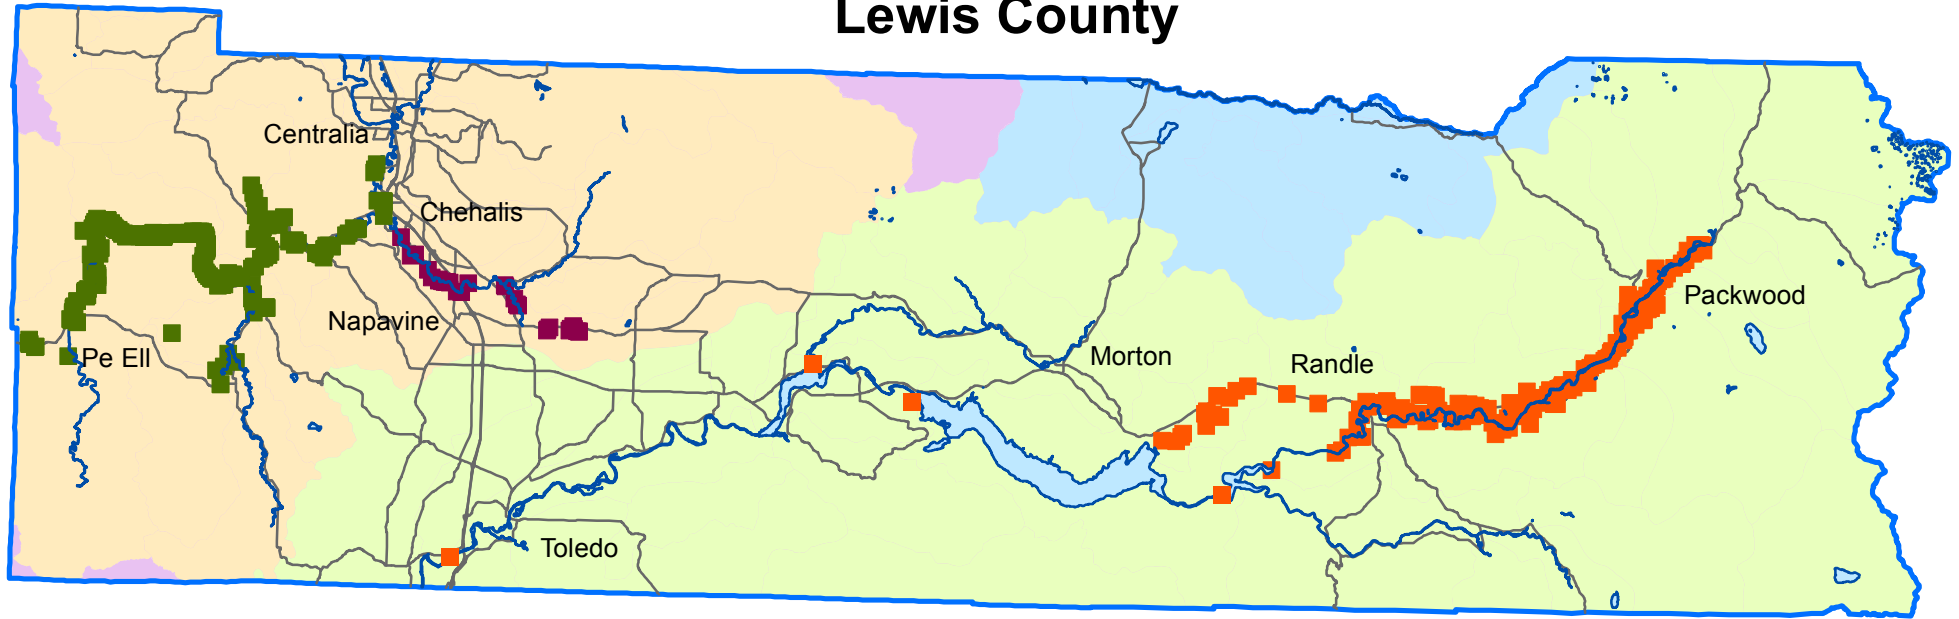

Knotweed Management Areas* Lewis County

* Project funds provided by:
 WSDA - Statewide Invasive Knotweed Program,
 WSDNR - Aquatic Resources Div. Rivers
 & Lewis County

Lewis County
 Noxious Weed Control Board
 March, 2015

Legend

- Chehalis Project Area
- Cowlitz Project Area
- Newaukum Project Area
- Roads
- Cowlitz Watershed
- Chehalis Watershed
- Nisqually Watershed