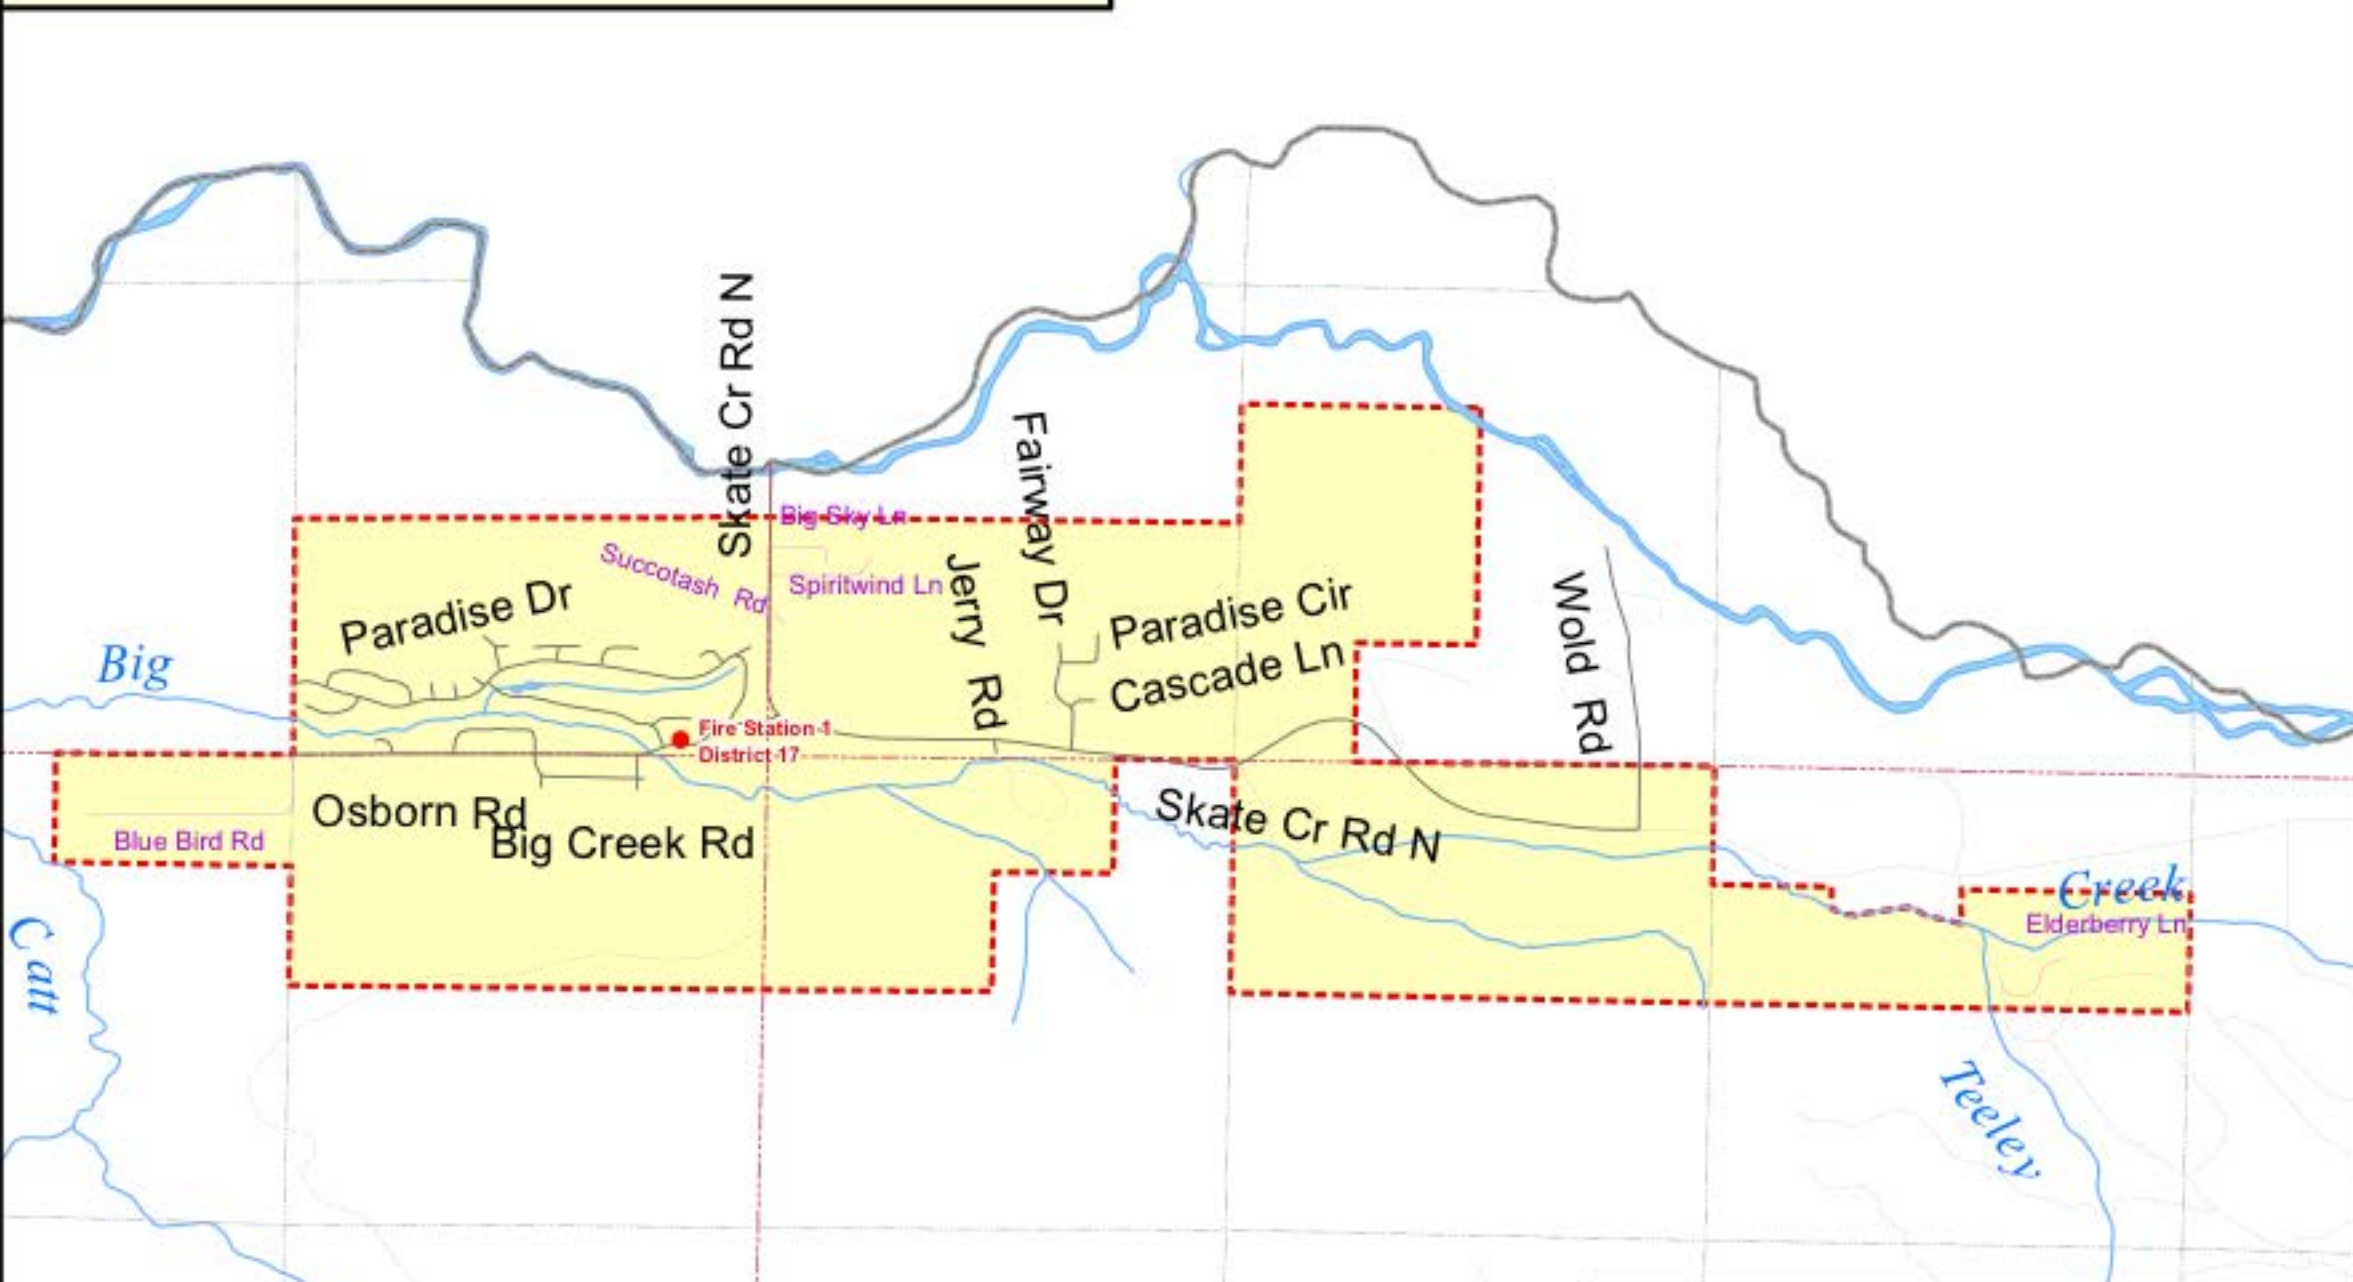

EXHIBIT C

Disclaimer: The map features are approximate and have not been surveyed. Additional features not yet mapped may be present. Pierce County assumes no liability for variations ascertained by formal survey.

Lewis County Fire Districts
Fire District # 17 - Paradise

Lewis County, Washington

This map was compiled by Lewis County Geographic Information Services. The base map was developed by the Washington State Department of Natural Resources by scanning and digitizing United States Geological Survey 1:24,000 quadrangle maps. The accuracy of the map has not been verified, and it should be used for informational purposes only. Any possible discrepancies should be brought to the attention of Lewis County GIS.

Projection: Lambert Conformal Conic
Datum: 1983 North American Datum
U.S.G.S. State Plane Zone 5626

April 2019