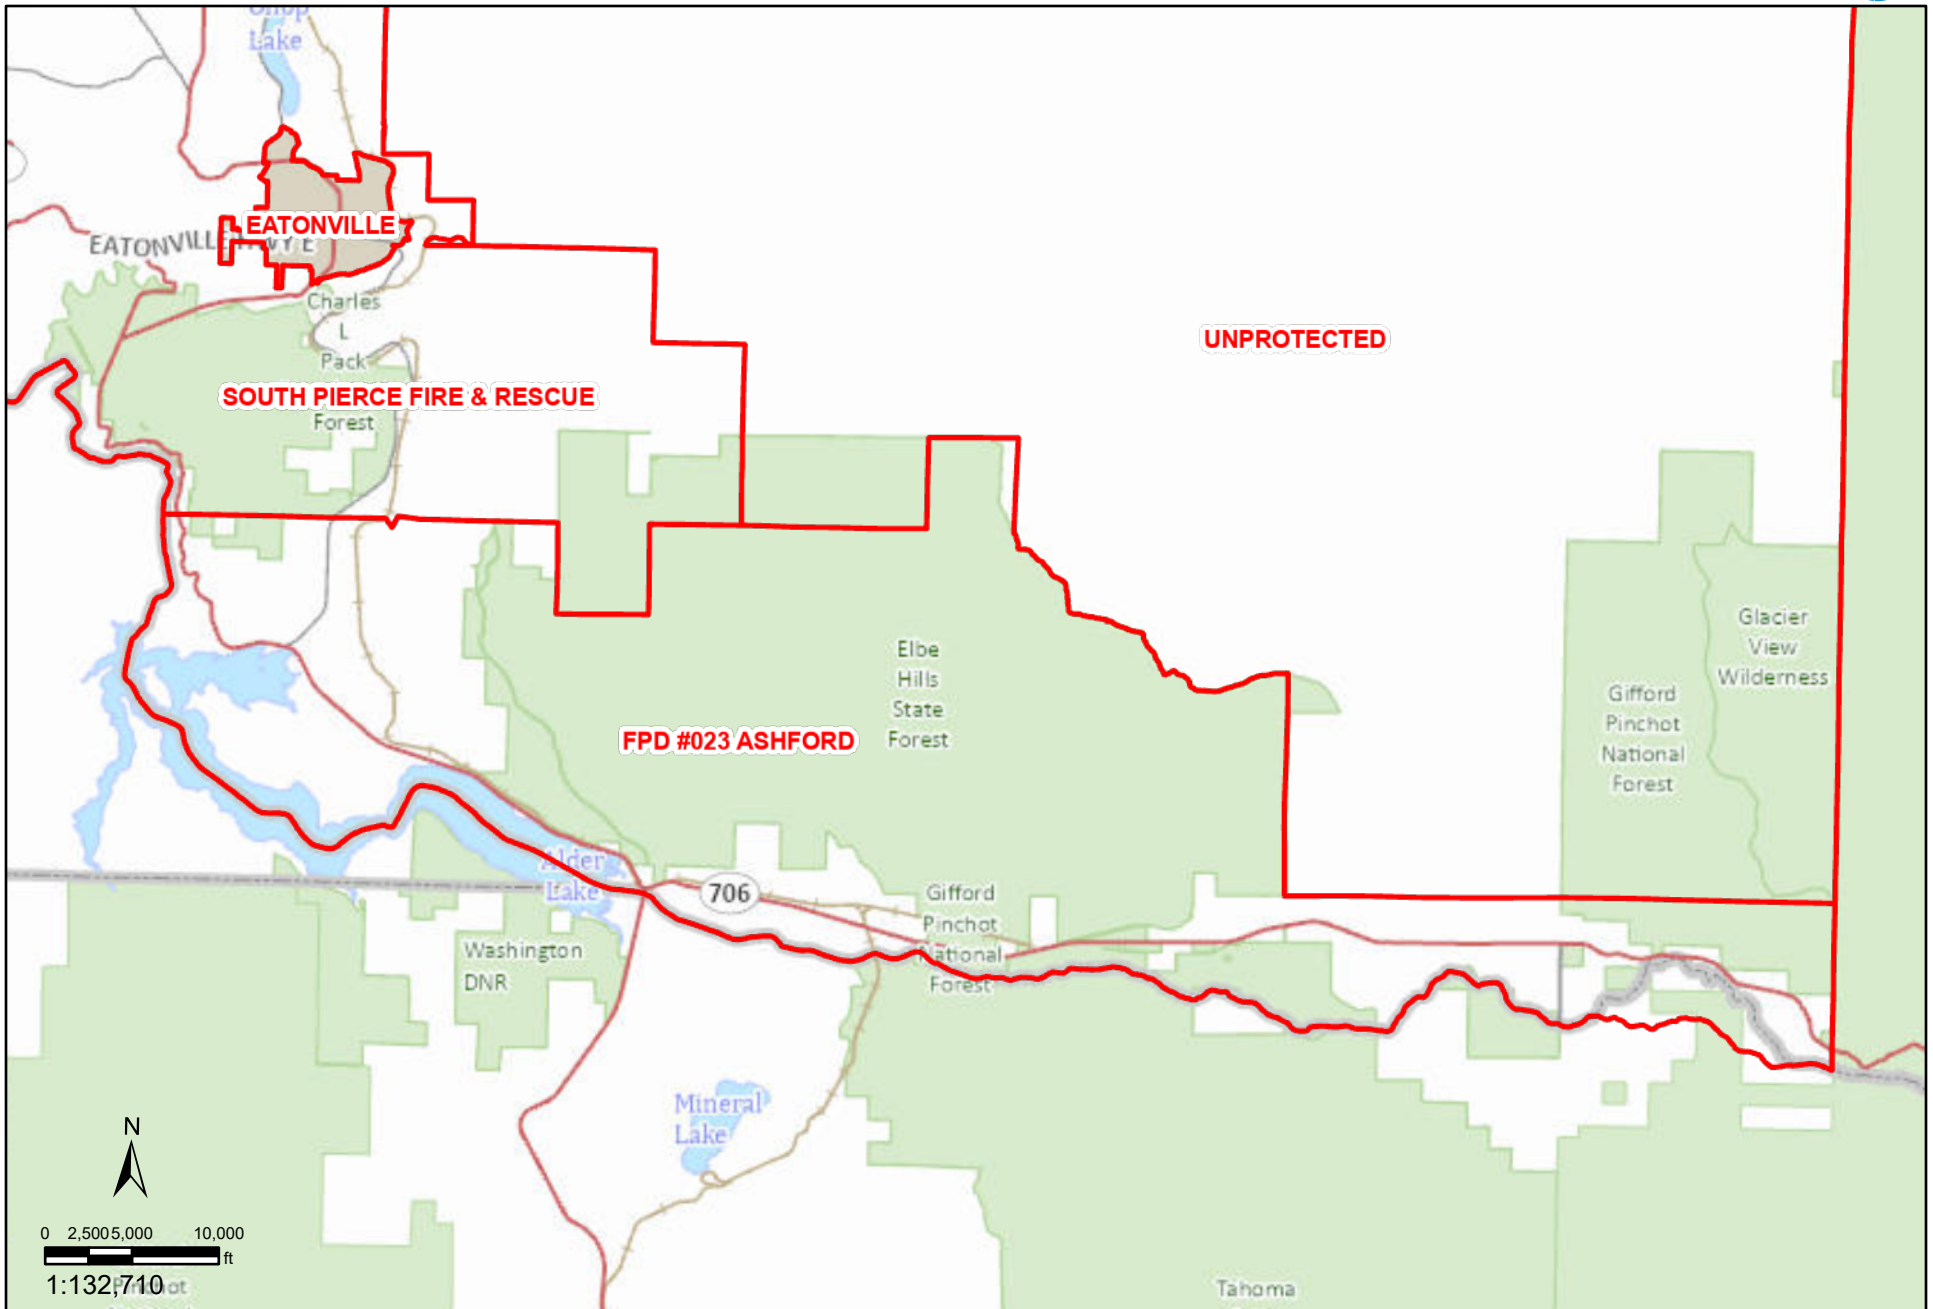

EXHIBIT C

Disclaimer: The map features are approximate and have not been surveyed. Additional features not yet mapped may be present. Pierce County assumes no liability for variations ascertained by formal survey.

Lewis County Fire Districts
Fire District # 17 - Paradise

Lewis County, Washington

This map was compiled by Lewis County Geographic Information Services. The base map was developed by the Washington State Department of Natural Resources by scanning and digitizing United States Geological Survey 1:24,000 quadrangle maps. The accuracy of the map has not been verified, and it should be used for informational purposes only. Any possible discrepancies should be brought to the attention of Lewis County GIS.

Projection: Lambert Conformal Conic
Datum: 1983 North American Datum
U.S.G.S. State Plane Zone 5626

April 2019