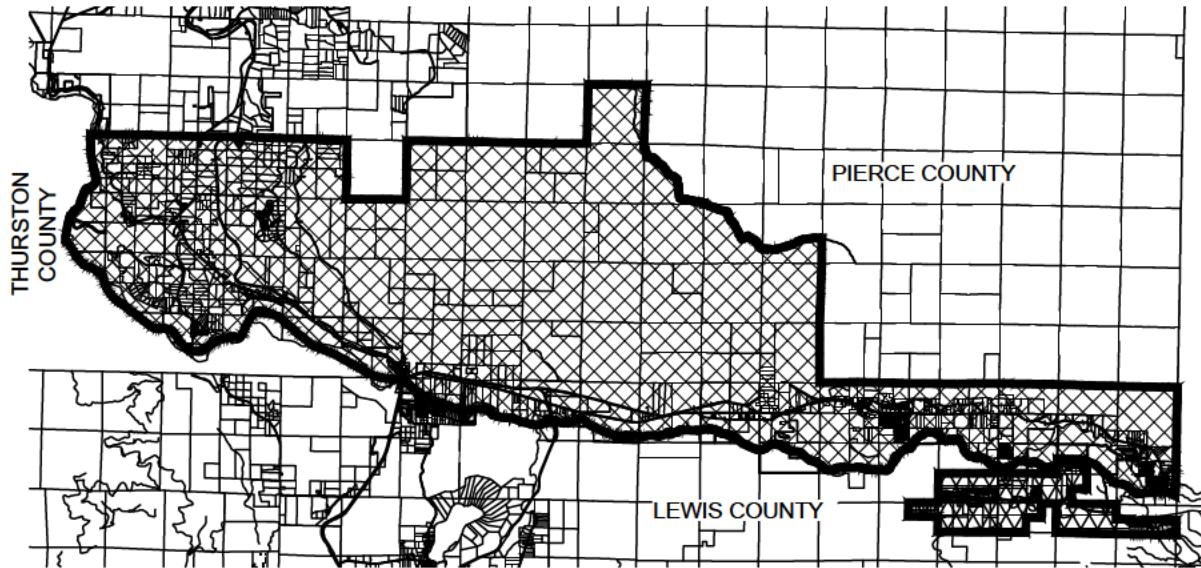

EXHIBIT B

PIERCE COUNTY FIRE DISTRICT 23 AND LEWIS COUNTY FIRE DISTRICT 17

LEGEND

--- LOT LINE
— FIRE DISTRICT BOUNDARY

PIERCE COUNTY FIRE DISTRICT 23 = 35,544.6 ACRES

LEWIS COUNTY FIRE DISTRICT 17 = 1,880.7 ACRES

FORESIGHT
SURVEYING, INC.
PROFESSIONAL LAND SURVEYORS

1583 N NATIONAL AVE
CHEHALIS, WA 98532 OFFICE: (360) 748-4000

EXHIBIT C1

JOB NO: 5458 DATE: 09/10/2024
PIERCE COUNTY, WASHINGTON