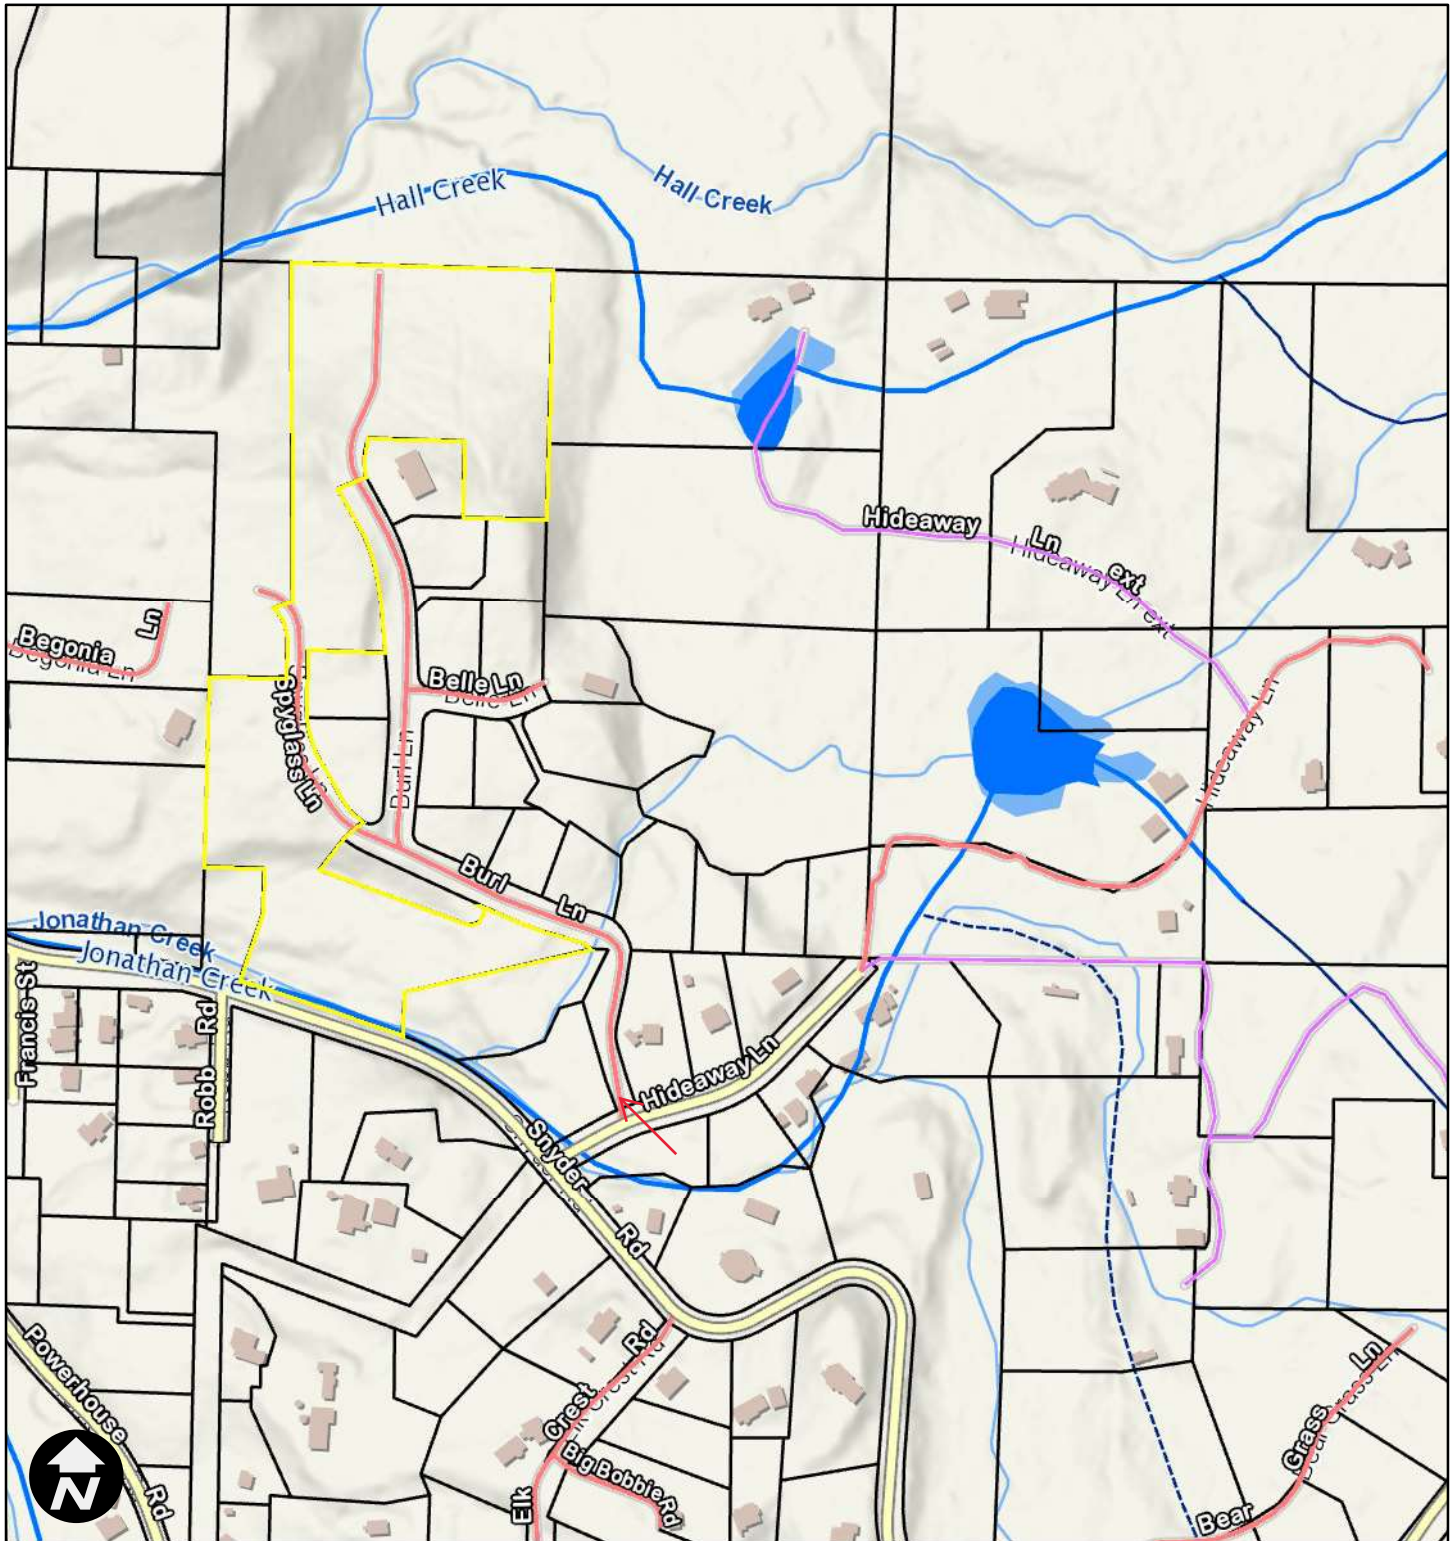

Lewis County Posting Site Plan

8/3/2022, 2:24:15 PM

1:4,514

Parcels	— Private	Watercourse	Waterbody
Roads	— USFS	— S, F	— S, F
— State	— Out of County	— N	— N
— County	— Other	— U, X	— X
— City	□ Parcels		

0 205 410 820 ft
NAD 1983 StatePlane Washington South FIPS 4602 Feet

Lewis County does not guarantee the accuracy of the information shown on this map and is not responsible for any use or misuse by others regarding this material. It is provided for general informational purposes only. This map does not meet legal, engineering, or survey standards. Please practice due diligence and consult with licensed experts before making decisions.