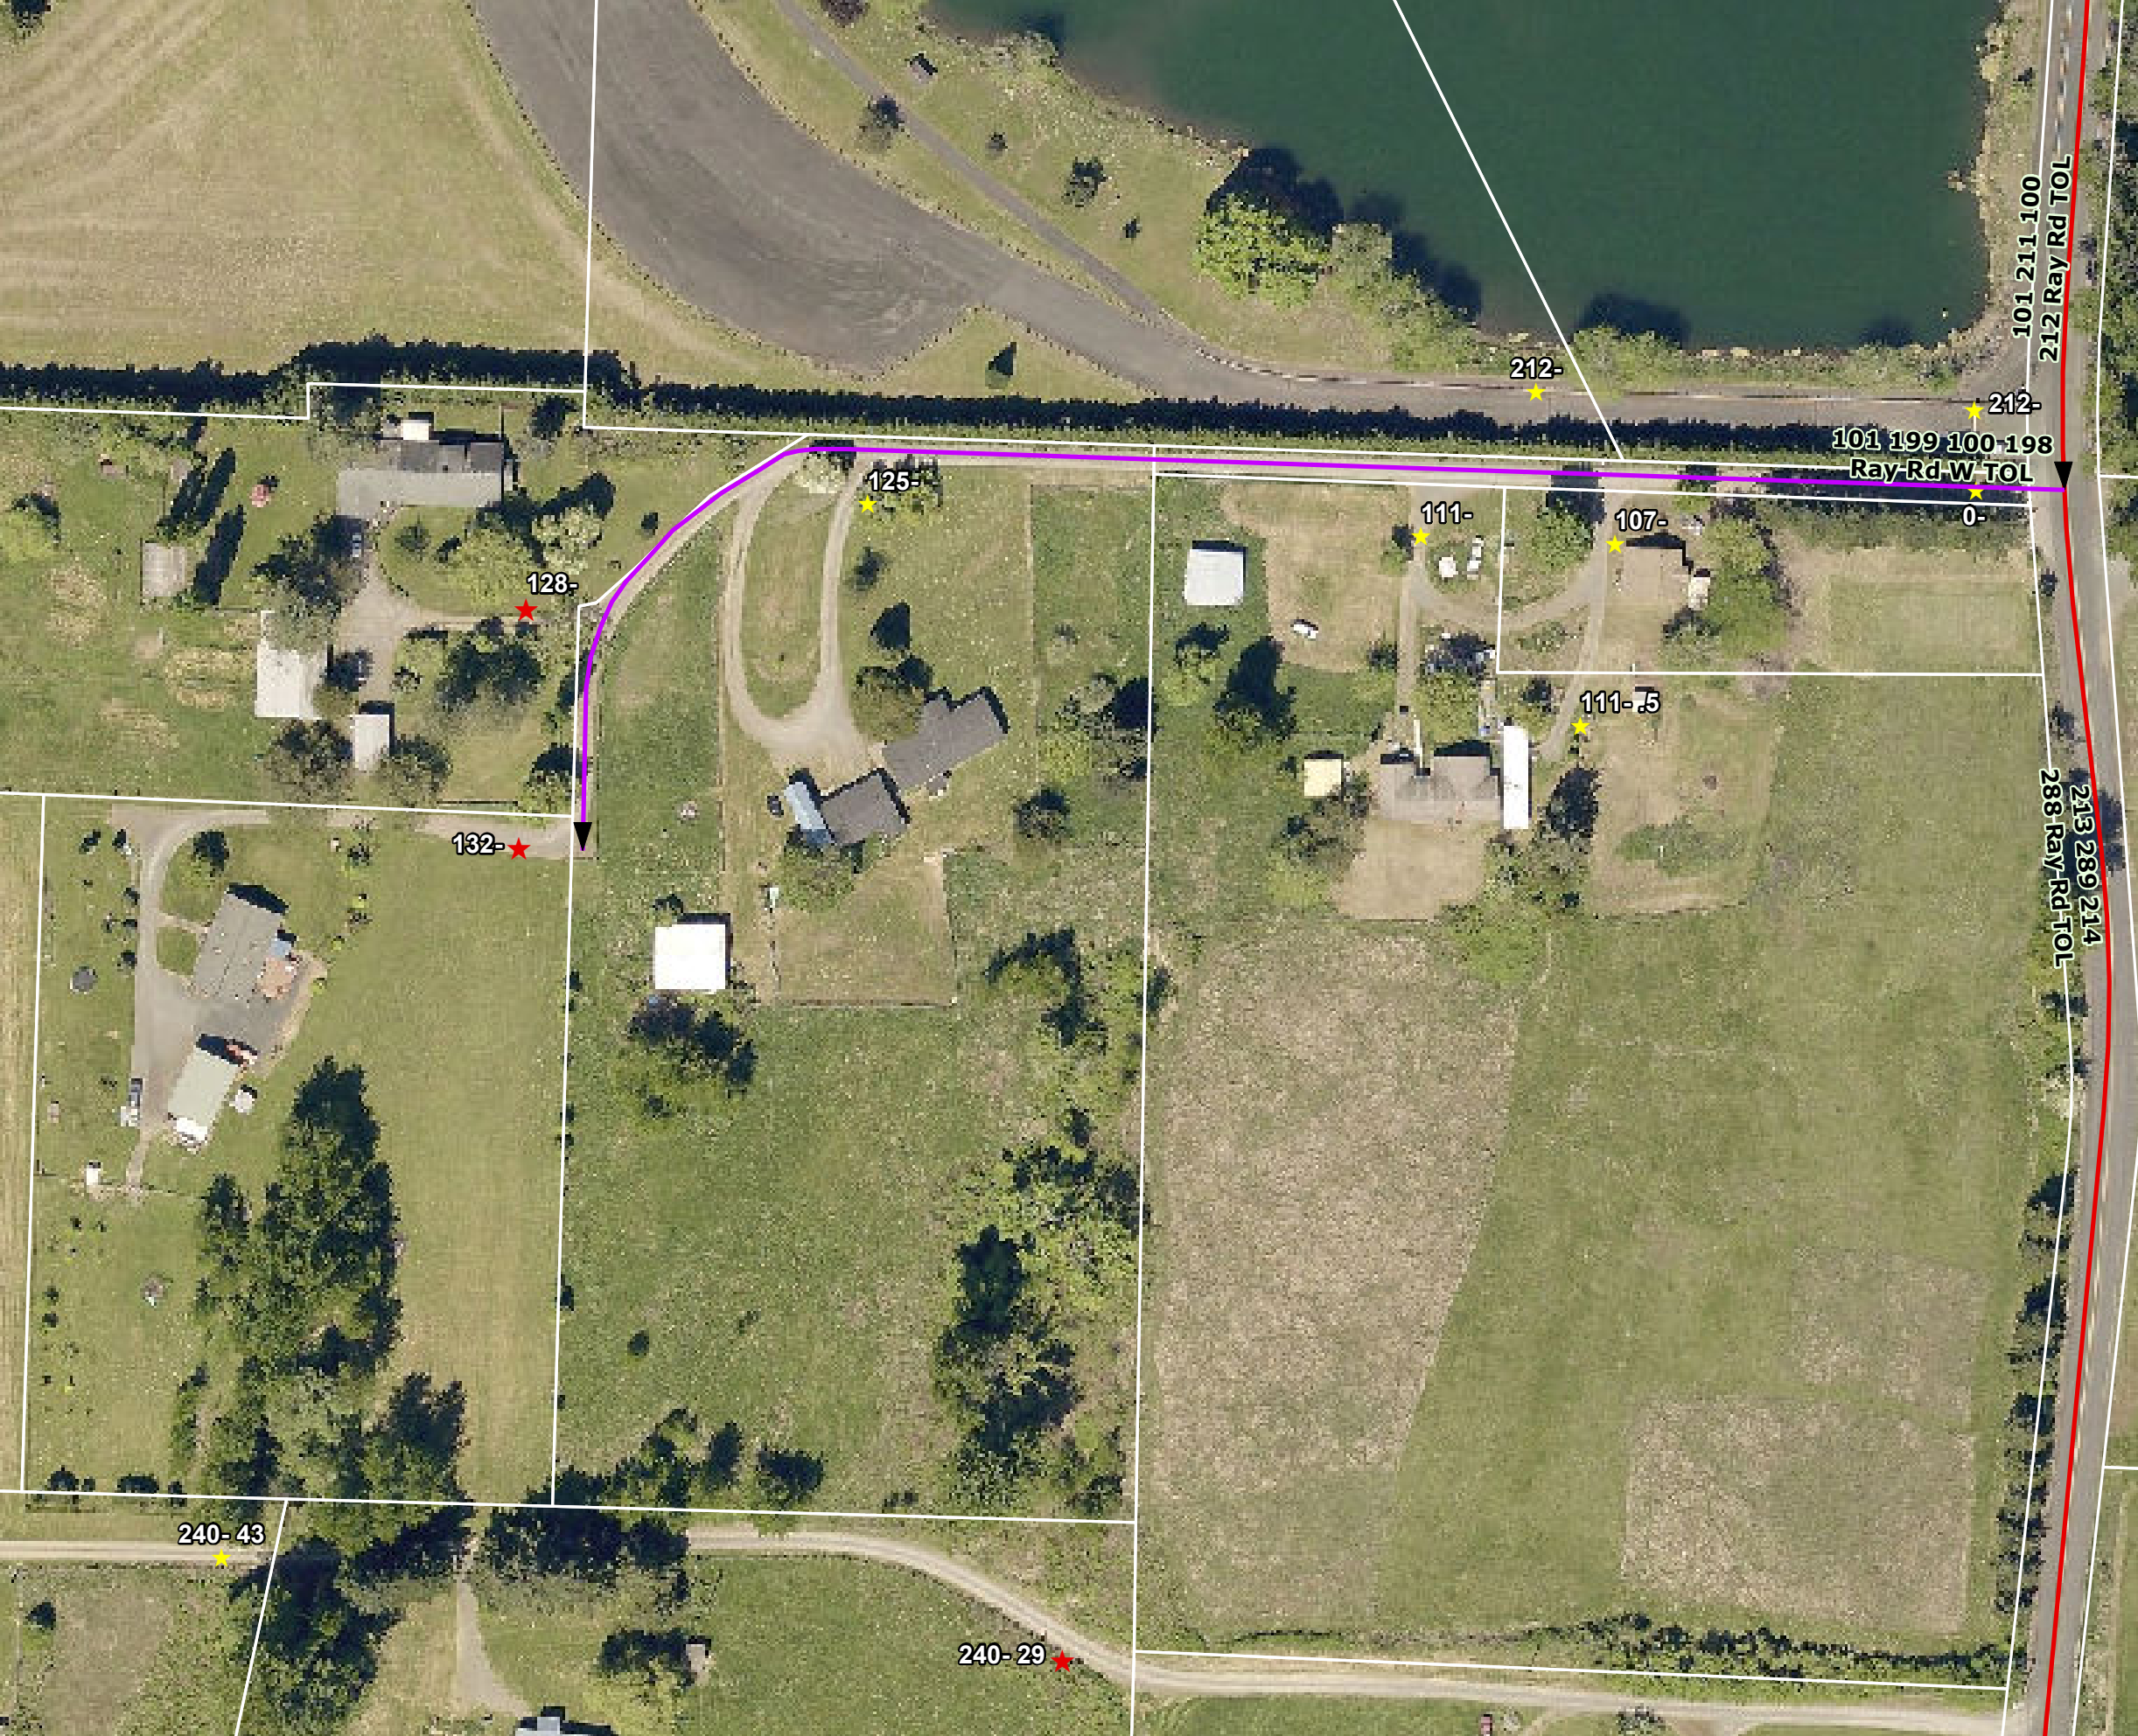

101 211 100
212 Ray Rd TOL

212-*

212-*

101 199 100-198
Ray-Rd-W TOL

0-*

125-*

111-*

107-*

111-.5*

128-*

132-*

213 289 214
288 Ray Rd TOL

240-43*

240-29*