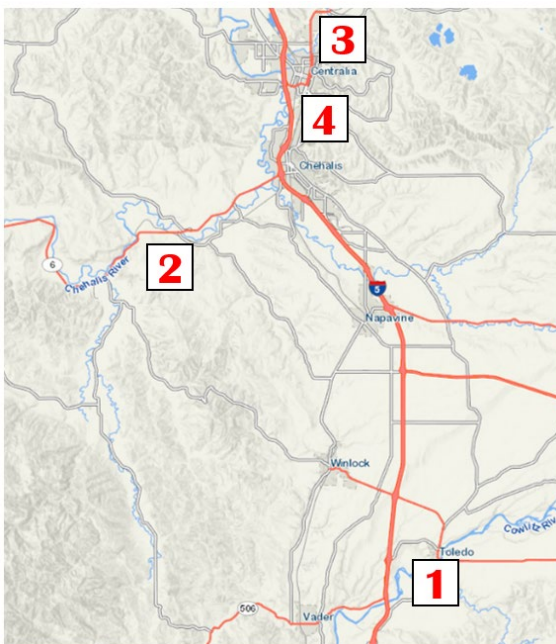

# JOIN US FOR A **PARKS** **TOUR** **FRIDAY** **APRIL 7**

**From sharks and ponies to dinosaurs and frogs,  
our county parks are full of all sorts of new fun!**

1

**11:00 a.m.**

**South County Park  
212 Ray Rd., Toledo**

2

**12:30 p.m.**

**Rose County Park  
263 Penning Rd., Adna**

3

**2:00 p.m.**

**Schaefer Park  
822 WA-507, Centralia**

4

**3:30 p.m.**

**Fairgrounds Park  
SW Wash. Fairgrounds**